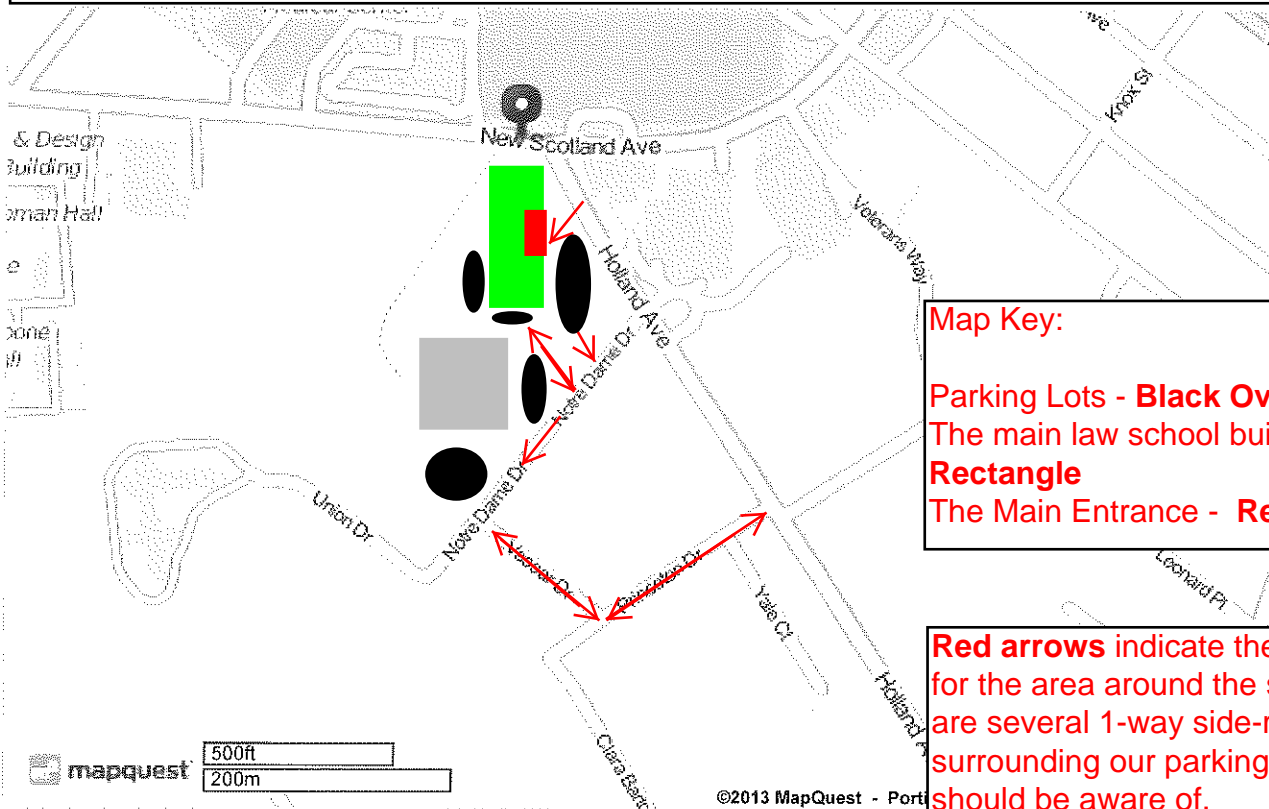

Notes

Map of:
80 New Scotland Ave
Albany, NY 12208-3434

**Albany Law School,
80 New Scotland Ave,
Albany NY, 12207**

Map Key:
Parking Lots - **Black Ovals**
The main law school building - **Green Rectangle**
The Main Entrance - **Red Rectangle**

Red arrows indicate the driving route for the area around the school. There are several 1-way side-roads surrounding our parking lots that you should be aware of.

©2013 MapQuest, Inc. Use of directions and maps is subject to the MapQuest Terms of Use. We make no guarantee of the accuracy of their content, road conditions or route usability. You assume all risk of use. [View Terms of Use](#)